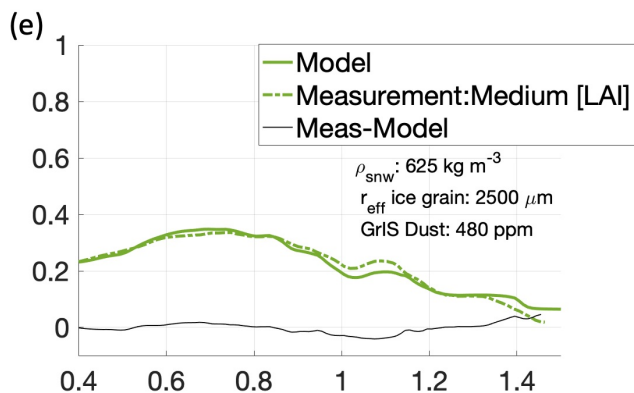

Hemispheric Albedo

Wavelength (μm)