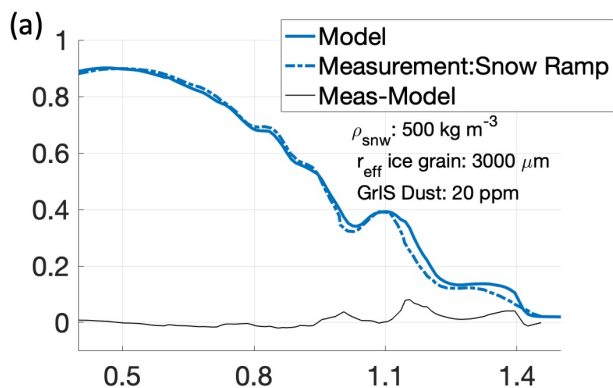

Hemispheric Albedo

Wavelength (μm)