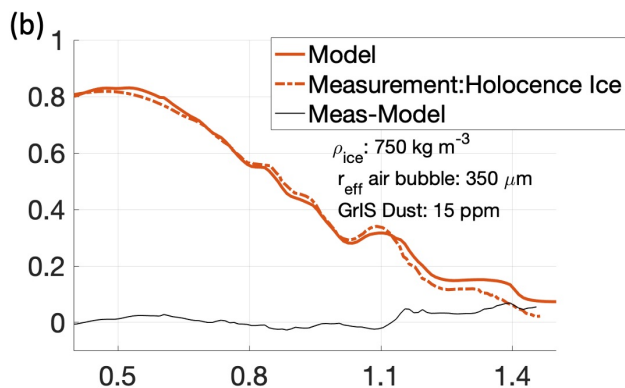

Hemispheric Albedo

Wavelength (μm)