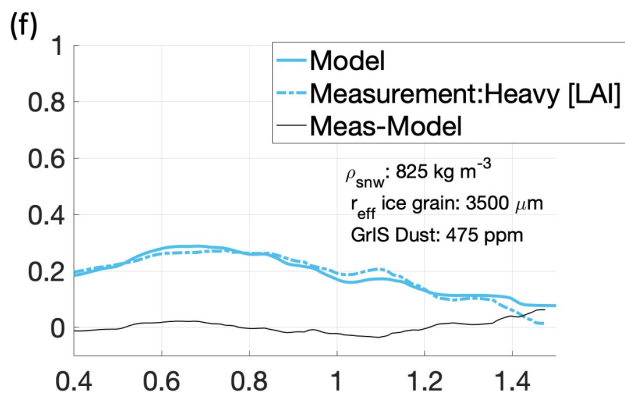

Hemispheric Albedo

Wavelength (μm)