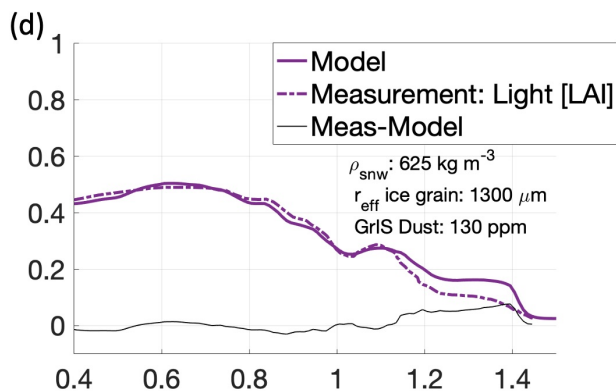

Hemispheric Albedo

Wavelength (μm)