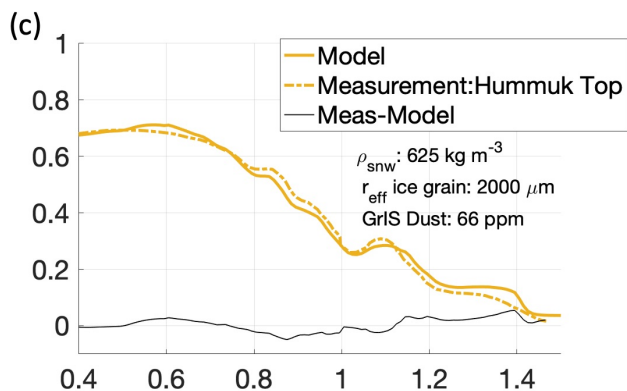

Hemispheric Albedo

Wavelength (μm)