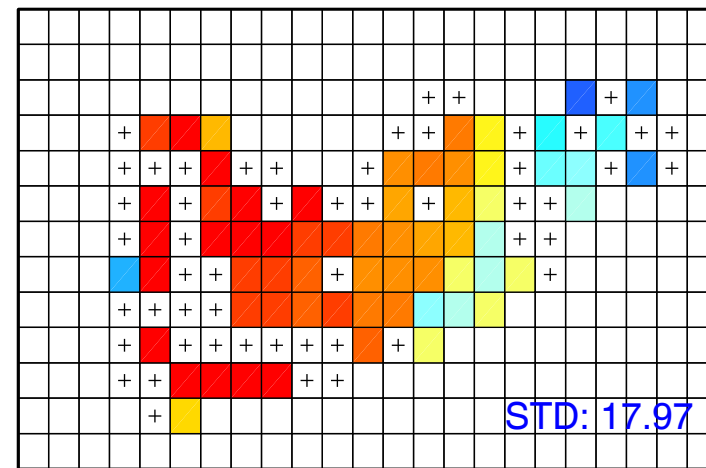

(a) Freeze-up Duration In WRF-Ctrl 2013-2014

(b) Freeze-up Duration In WRF-FLake 2013-2014

(c) Freeze-up Duration In WRF-CLake 2013-2014

(d) Freeze-up Duration In WRF-Ctrl 2014-2015

(e) Freeze-up Duration In WRF-FLake 2014-2015

(f) Freeze-up Duration In WRF-CLake 2014-2015