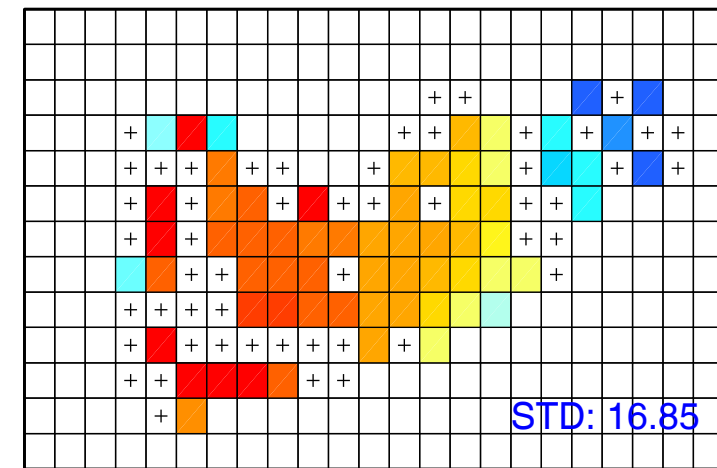

(a) Freeze-up Duration In WRF-Ctrl 2013-2014

(b) Freeze-up Duration In WRF-FLake 2013-2014

(c) Freeze-up Duration In WRF-CLake 2013-2014

(d) Freeze-up Duration In WRF-Ctrl 2014-2015

(e) Freeze-up Duration In WRF-FLake 2014-2015

(f) Freeze-up Duration In WRF-CLake 2014-2015