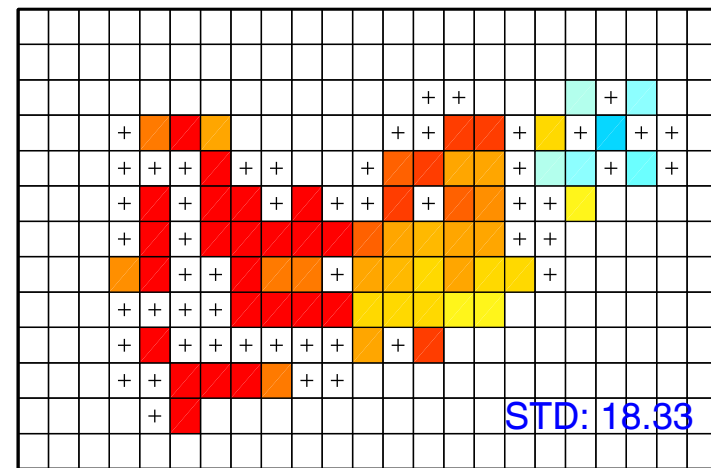

(a) Freeze-up Duration In WRF-Ctrl 2013-2014

(b) Freeze-up Duration In WRF-FLake 2013-2014

(c) Freeze-up Duration In WRF-CLake 2013-2014

(d) Freeze-up Duration In WRF-Ctrl 2014-2015

(e) Freeze-up Duration In WRF-FLake 2014-2015

(f) Freeze-up Duration In WRF-CLake 2014-2015