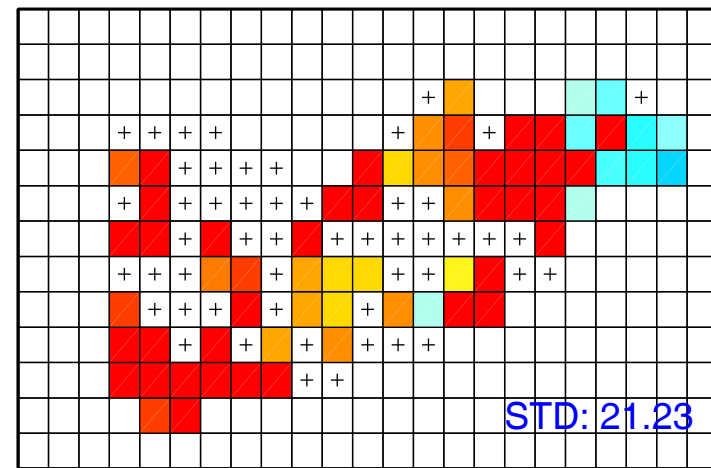

(a) Freeze-up Duration In WRF-Ctrl 2013-2014

(b) Freeze-up Duration In WRF-FLake 2013-2014

(c) Freeze-up Duration In WRF-CLake 2013-2014

(d) Freeze-up Duration In WRF-Ctrl 2014-2015

(e) Freeze-up Duration In WRF-FLake 2014-2015

(f) Freeze-up Duration In WRF-CLake 2014-2015