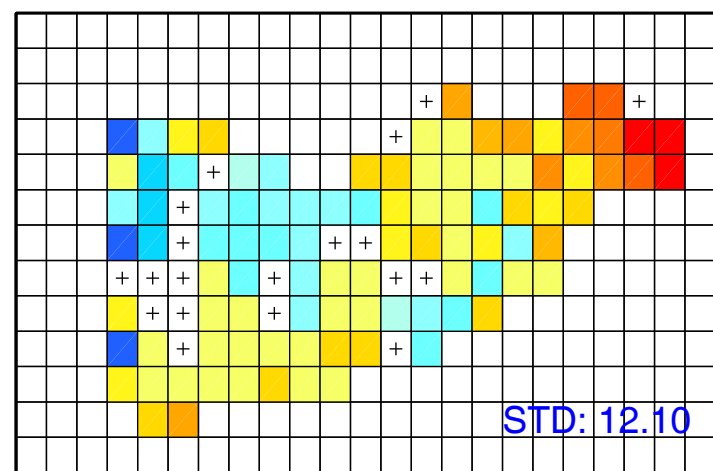

(a) Freeze-up Day In WRF-Ctrl Since 20130701

(b) Freeze-up Day In WRF-FLake Since 20130701

(c) Freeze-up Day In WRF-CLake Since 20130701

(d) Freeze-up Day In WRF-Ctrl Since 20140701

(e) Freeze-up Day In WRF-FLake Since 20140701

(f) Freeze-up Day In WRF-CLake Since 20140701