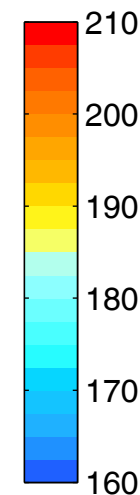

(a) Freeze-up Day In WRF-Ctrl Since 20130701

(b) Freeze-up Day In WRF-FLake Since 20130701

(c) Freeze-up Day In WRF-CLake Since 20130701

(d) Freeze-up Day In WRF-Ctrl Since 20140701

(e) Freeze-up Day In WRF-FLake Since 20140701