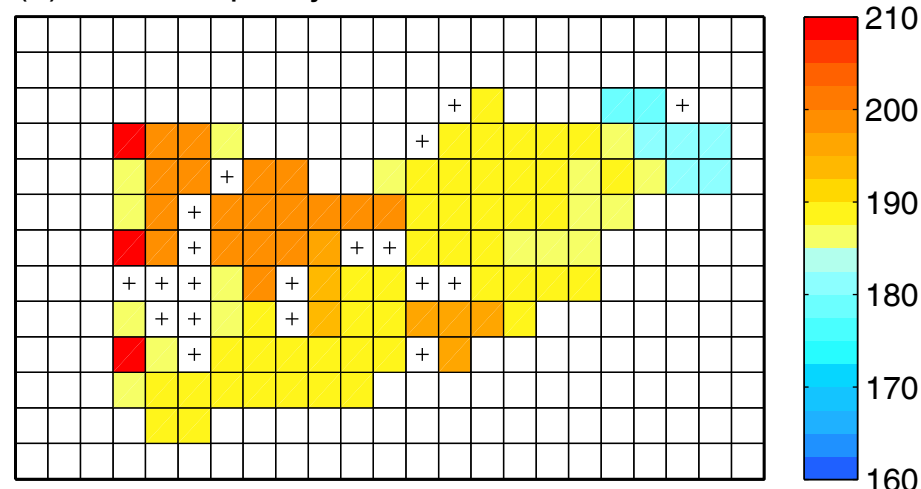

(a) Freeze-up Day In MODIS Since 20130701

(b) Break-up Day In MODIS Since 20130701

(c) Freeze-up duration in 2014-2015 winter

(d) Freeze-up Day In MODIS Since 20140701

(e) Break-up Day In MODIS Since 20140701

(f) Freeze-up duration in 2014-2015 winter