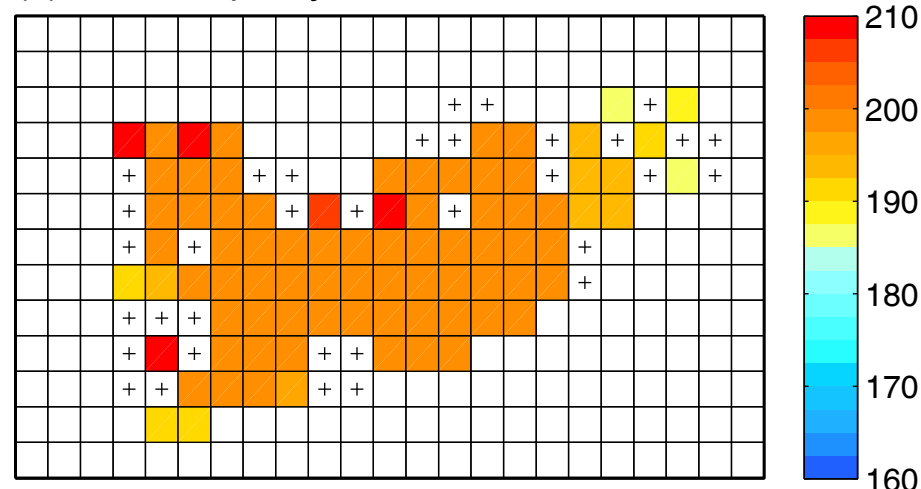

(a) Freeze-up Day In MODIS Since 20130701

(b) Break-up Day In MODIS Since 20130701

(c) Freeze-up duration in 2014-2015 winter

(d) Freeze-up Day In MODIS Since 20140701

(e) Break-up Day In MODIS Since 20140701

(f) Freeze-up duration in 2014-2015 winter