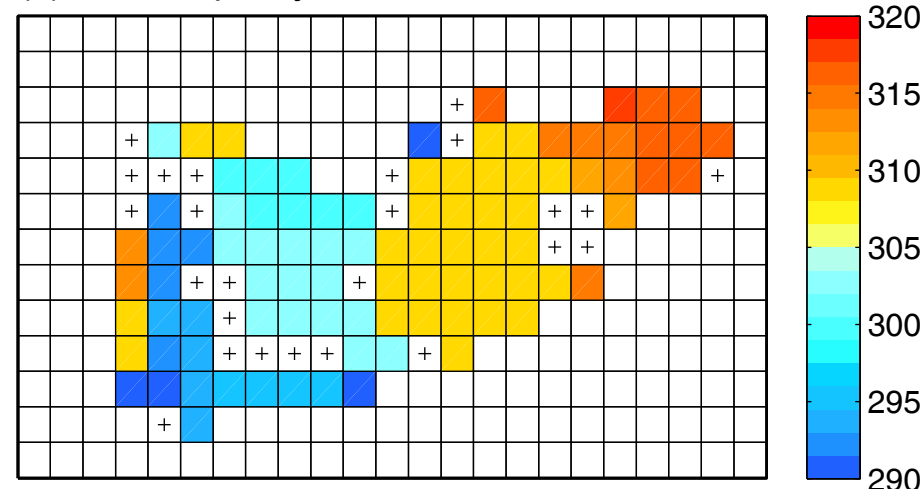

(a) Freeze-up Day In MODIS Since 20130701

(b) Break-up Day In MODIS Since 20130701

(c) Freeze-up duration in 2014-2015 winter

(d) Freeze-up Day In MODIS Since 20140701

(e) Break-up Day In MODIS Since 20140701

(f) Freeze-up duration in 2014-2015 winter