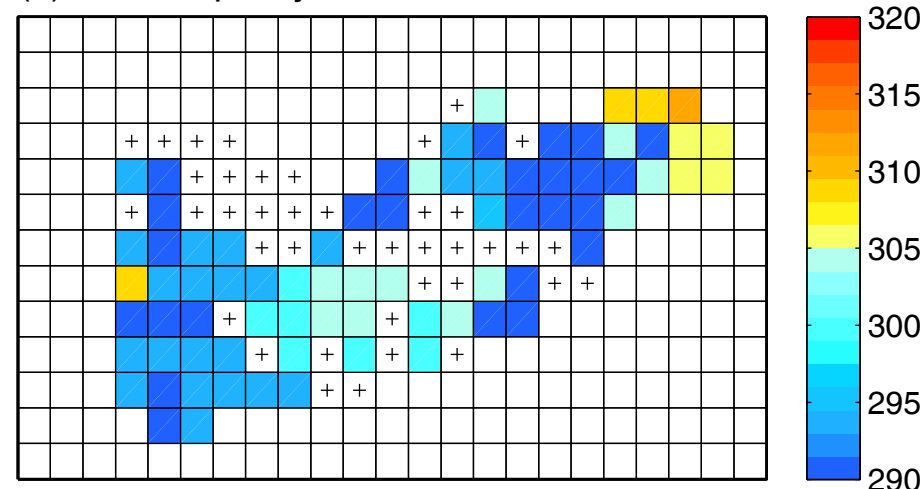

(a) Freeze-up Day In MODIS Since 20130701

(b) Break-up Day In MODIS Since 20130701

(c) Freeze-up duration in 2014-2015 winter

(d) Freeze-up Day In MODIS Since 20140701

(e) Break-up Day In MODIS Since 20140701

(f) Freeze-up duration in 2014-2015 winter