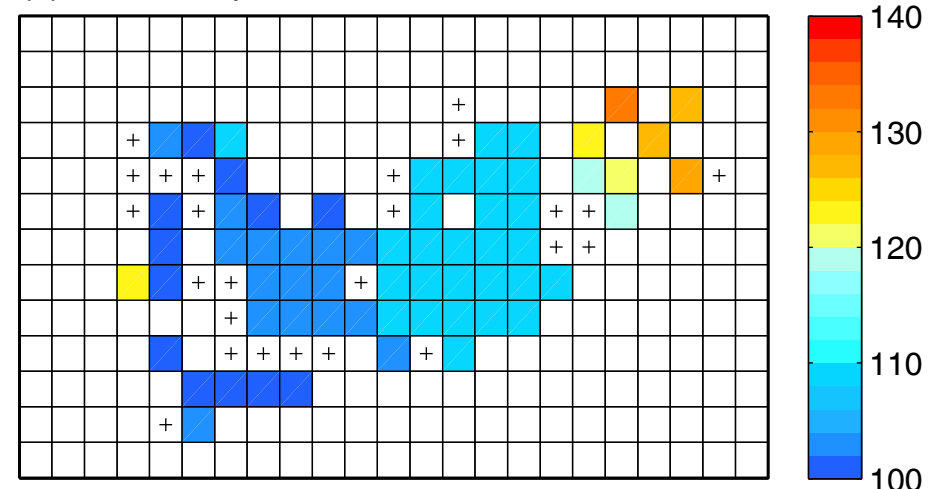

(a) Freeze-up Day In MODIS Since 20130701

(b) Break-up Day In MODIS Since 20130701

(c) Freeze-up duration in 2014-2015 winter

(d) Freeze-up Day In MODIS Since 20140701

(e) Break-up Day In MODIS Since 20140701

(f) Freeze-up duration in 2014-2015 winter