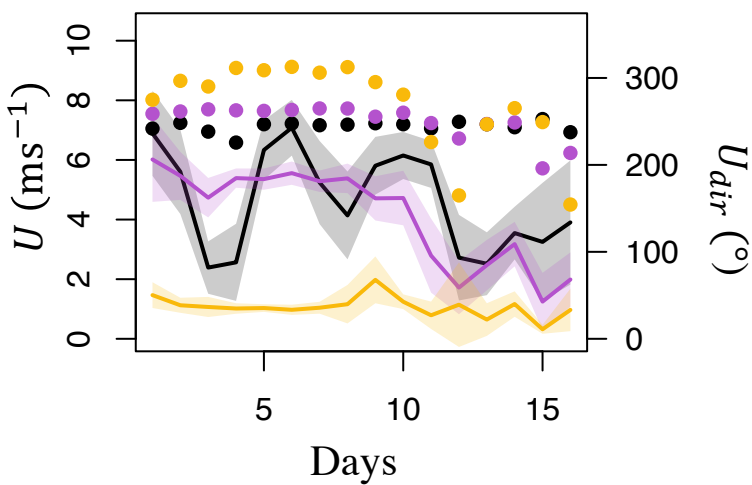

REF

minNRMSE

TOPSIS

- ◆ WRF 1.1 km
- ◆ WRF 370 m

- ● AWS
- ● WRF 1.1 km
- ● WRF 370 m