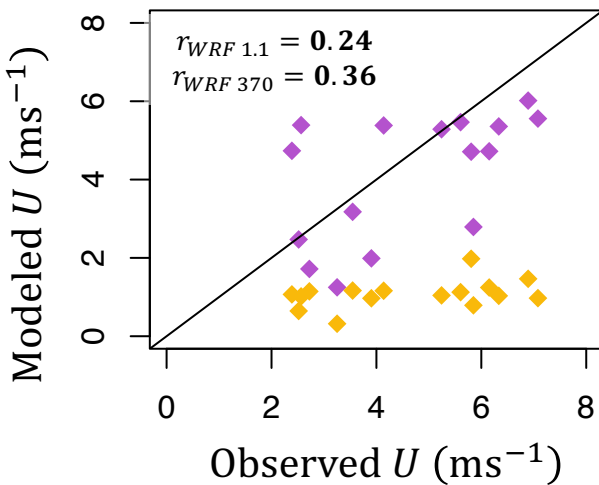

REF

minNRMSE

TOPSIS

- ◆ WRF 1.1 km
- ◆ WRF 370 m

- ● AWS
- ● WRF 1.1 km
- ● WRF 370 m