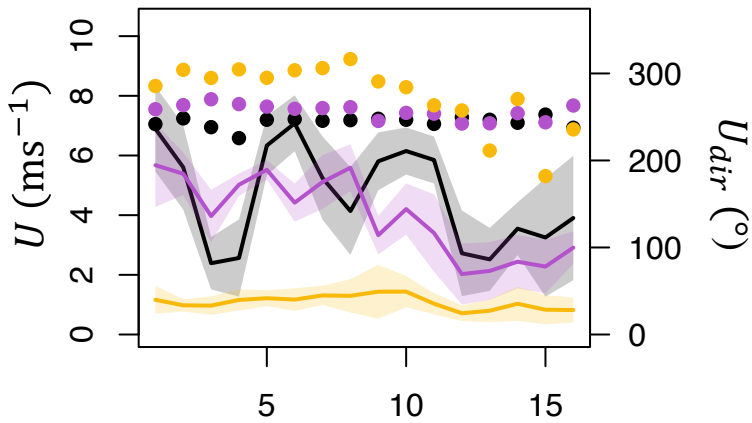

REF

minNRMSE

TOPSIS

- ◆ WRF 1.1 km
- ◆ WRF 370 m

- ● AWS
- ● WRF 1.1 km
- ● WRF 370 m