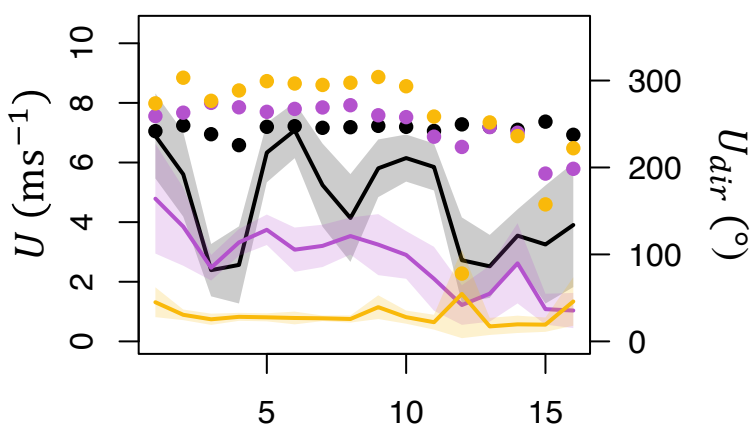

REF

minNRMSE

TOPSIS

- ◆ WRF 1.1 km
- ◆ WRF 370 m

- ● AWS
- ● WRF 1.1 km
- ● WRF 370 m