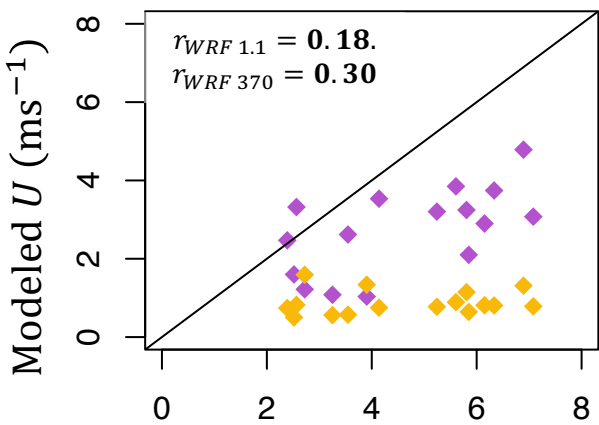

REF

minNRMSE

TOPSIS

- ◆ WRF 1.1 km
- ◆ WRF 370 m

- ● AWS
- ● WRF 1.1 km
- ● WRF 370 m