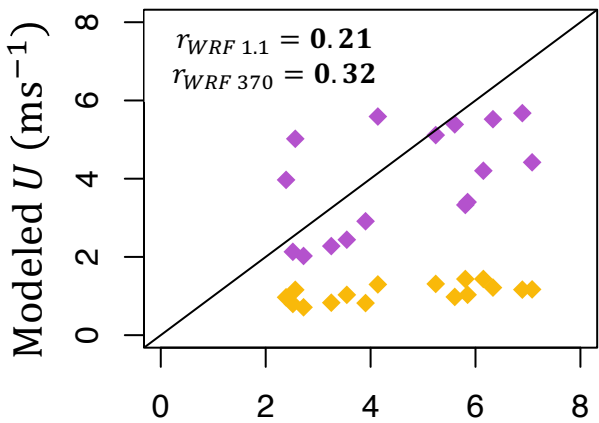

REF

minNRMSE

TOPSIS

- ◆ WRF 1.1 km
- ◆ WRF 370 m

- ● AWS
- ● WRF 1.1 km
- ● WRF 370 m