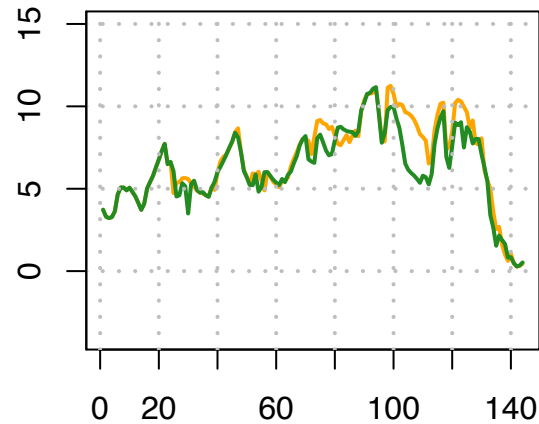

Nordic 2014

Conrad 2015

Conrad 2016 AWS₁Conrad 2016 AWS₂

2m-Temperature (°C)

Hour

— 6-day continuous — 1-day re-initialization