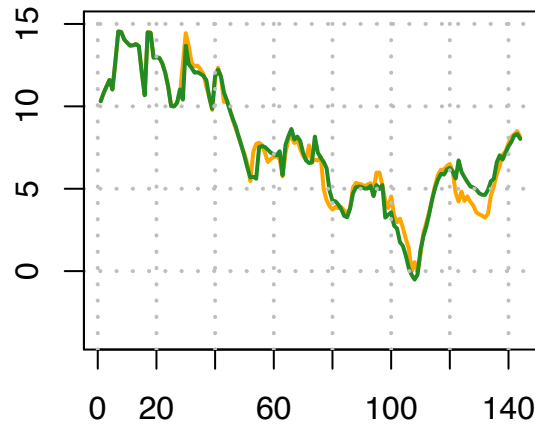

Nordic 2014

Conrad 2015

Conrad 2016 AWS₁Conrad 2016 AWS₂

2m-Temperature (°C)

Hour

— 6-day continuous — 1-day re-initialization