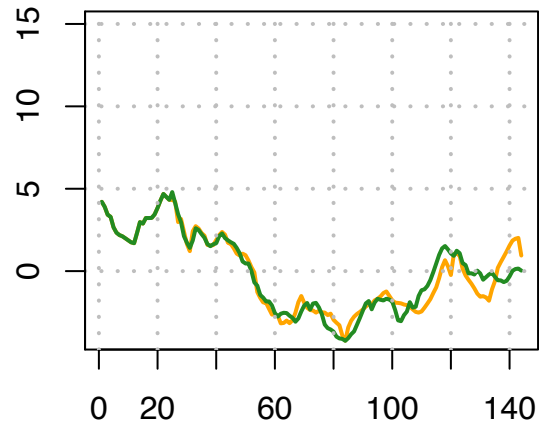

Nordic 2014

Conrad 2015

Conrad 2016 AWS₁Conrad 2016 AWS₂

2m-Temperature (°C)

Hour

— 6-day continuous — 1-day re-initialization