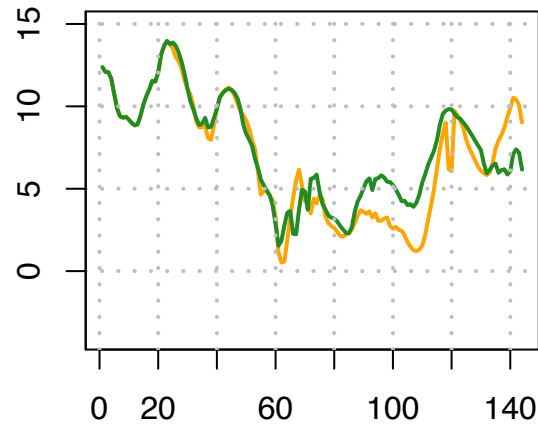

Nordic 2014

Conrad 2015

Conrad 2016 AWS₁Conrad 2016 AWS₂

2m-Temperature (°C)

Hour

— 6-day continuous — 1-day re-initialization