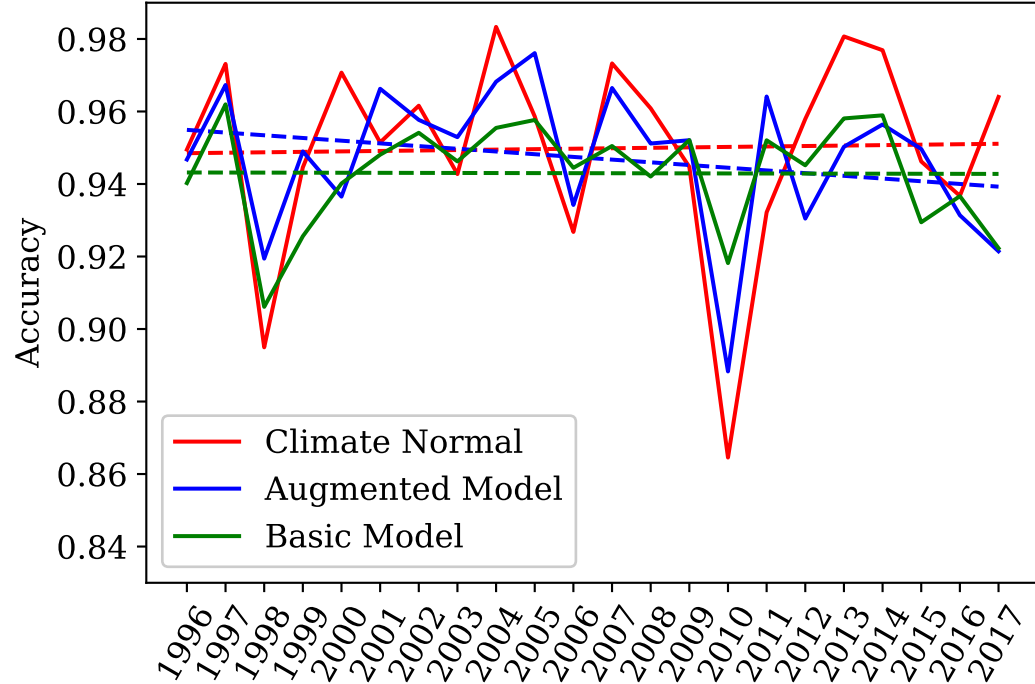

(a) Freeze-up (30 lead days)

(b) Freeze-up (60 lead days)

(c) Breakup (30 lead days)

(d) Breakup (60 lead days)