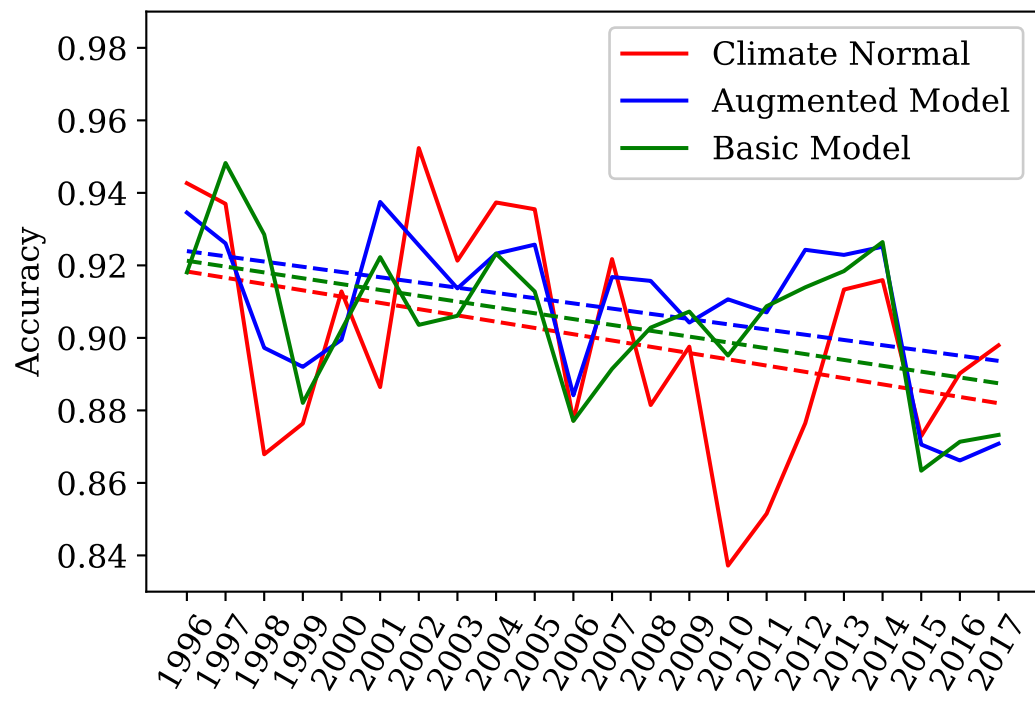

(a) Freeze-up (30 lead days)

(b) Freeze-up (60 lead days)

(c) Breakup (30 lead days)

(d) Breakup (60 lead days)