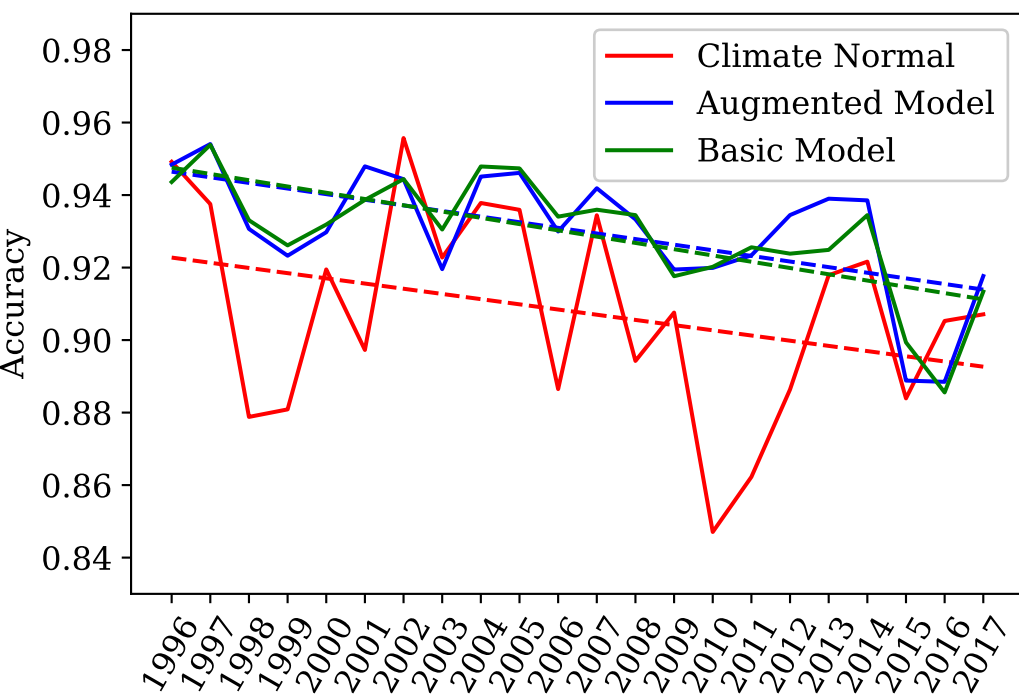

(a) Freeze-up (30 lead days)

(b) Freeze-up (60 lead days)

(c) Breakup (30 lead days)

(d) Breakup (60 lead days)