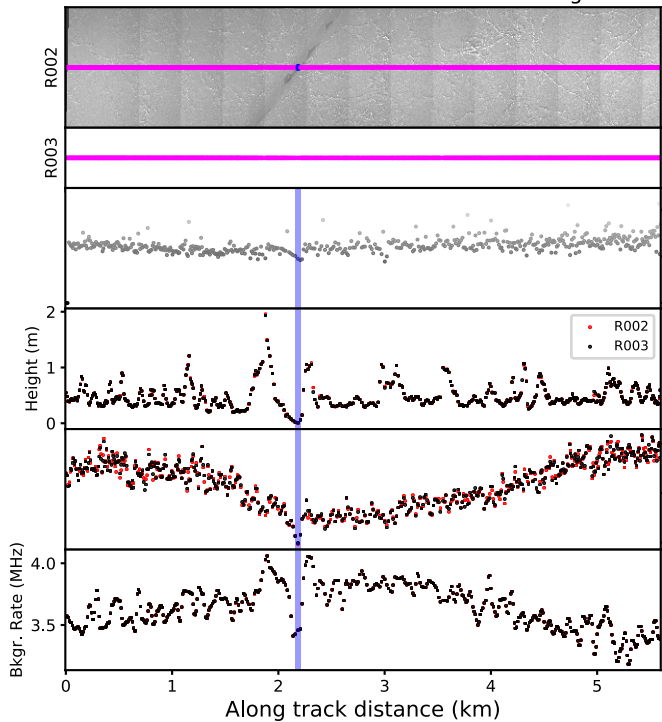

OIB 20190412 - ICESat-2 RGT 218 - Beam:gt2l

OIB 20190422 - ICESat-2 RGT 371 - Beam:gt2l