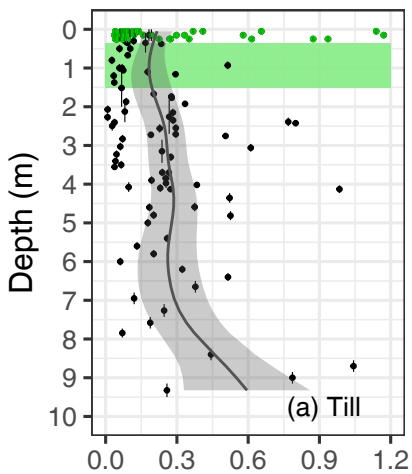

Soluble Cations
(meq/100 g dry soil)

Soluble Cations
(meq/100 g dry soil)

Soluble Cations
(meq/100 g dry soil)

Soluble Cations
(meq/100 g dry soil)