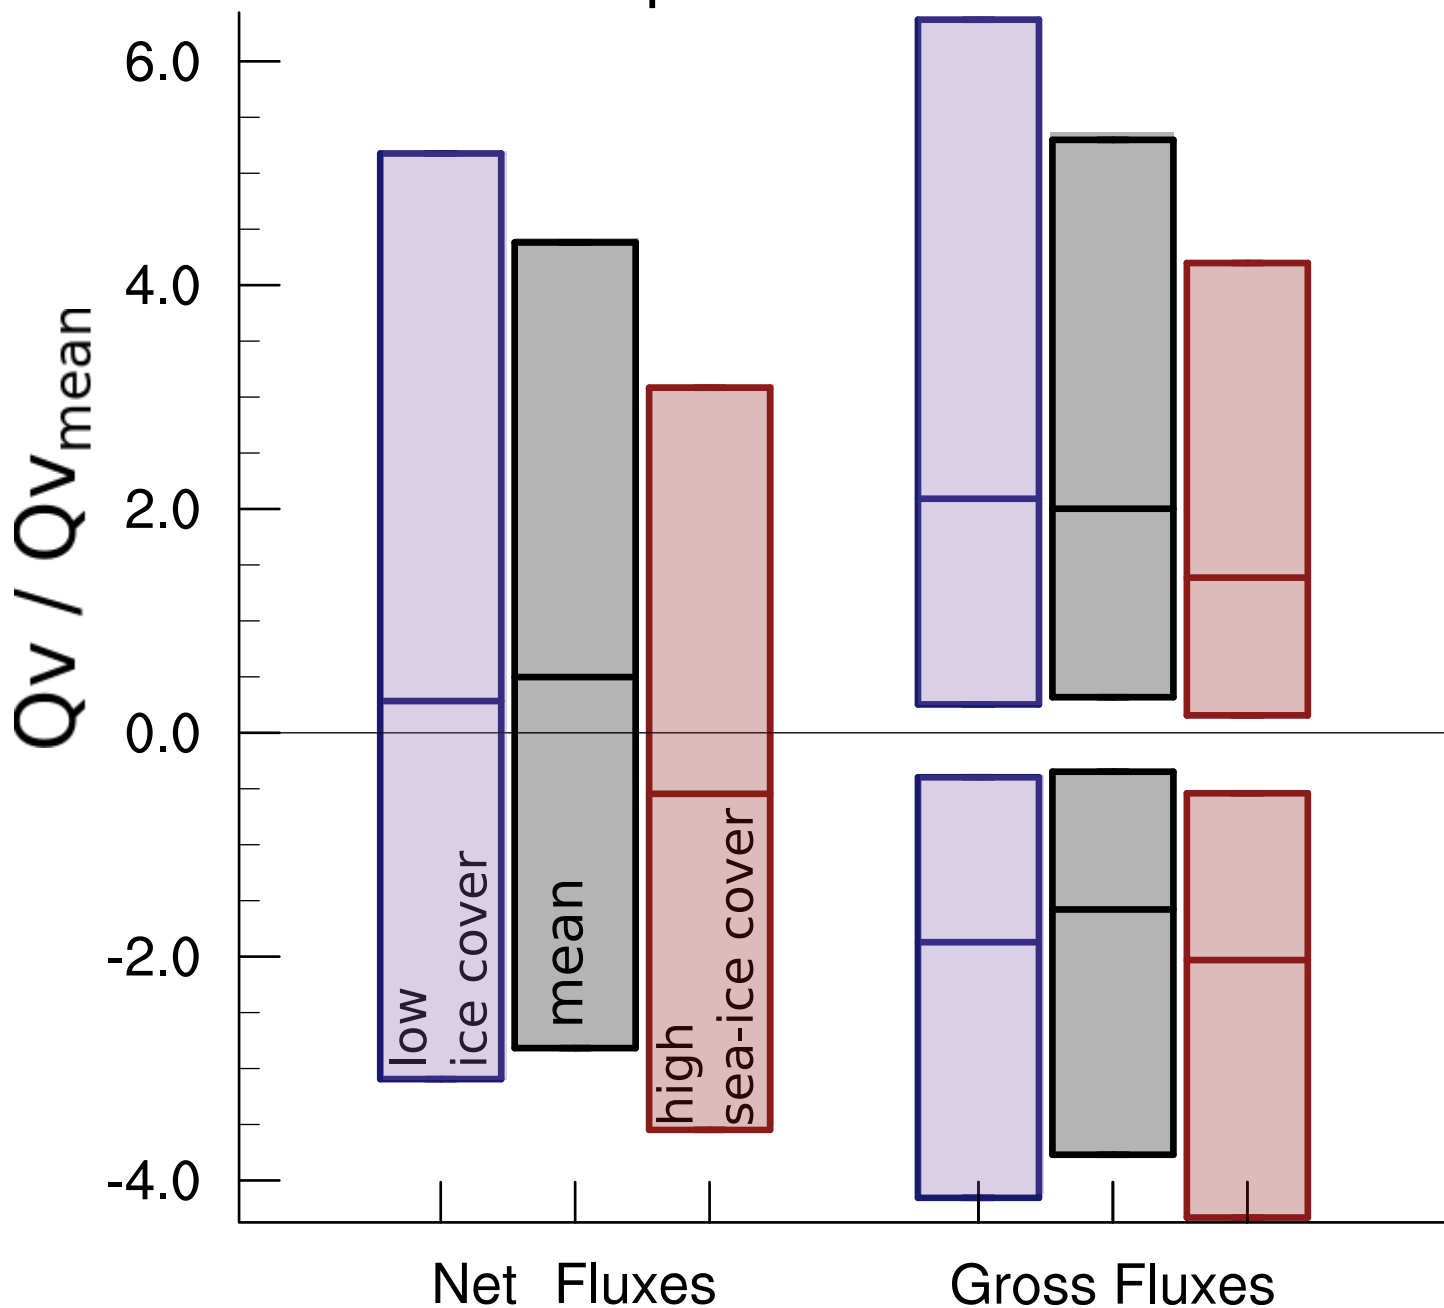

daily mean moisture transport
Jun - Sep at 70° N

daily mean temperature transport
Jun - Sep at 70° N