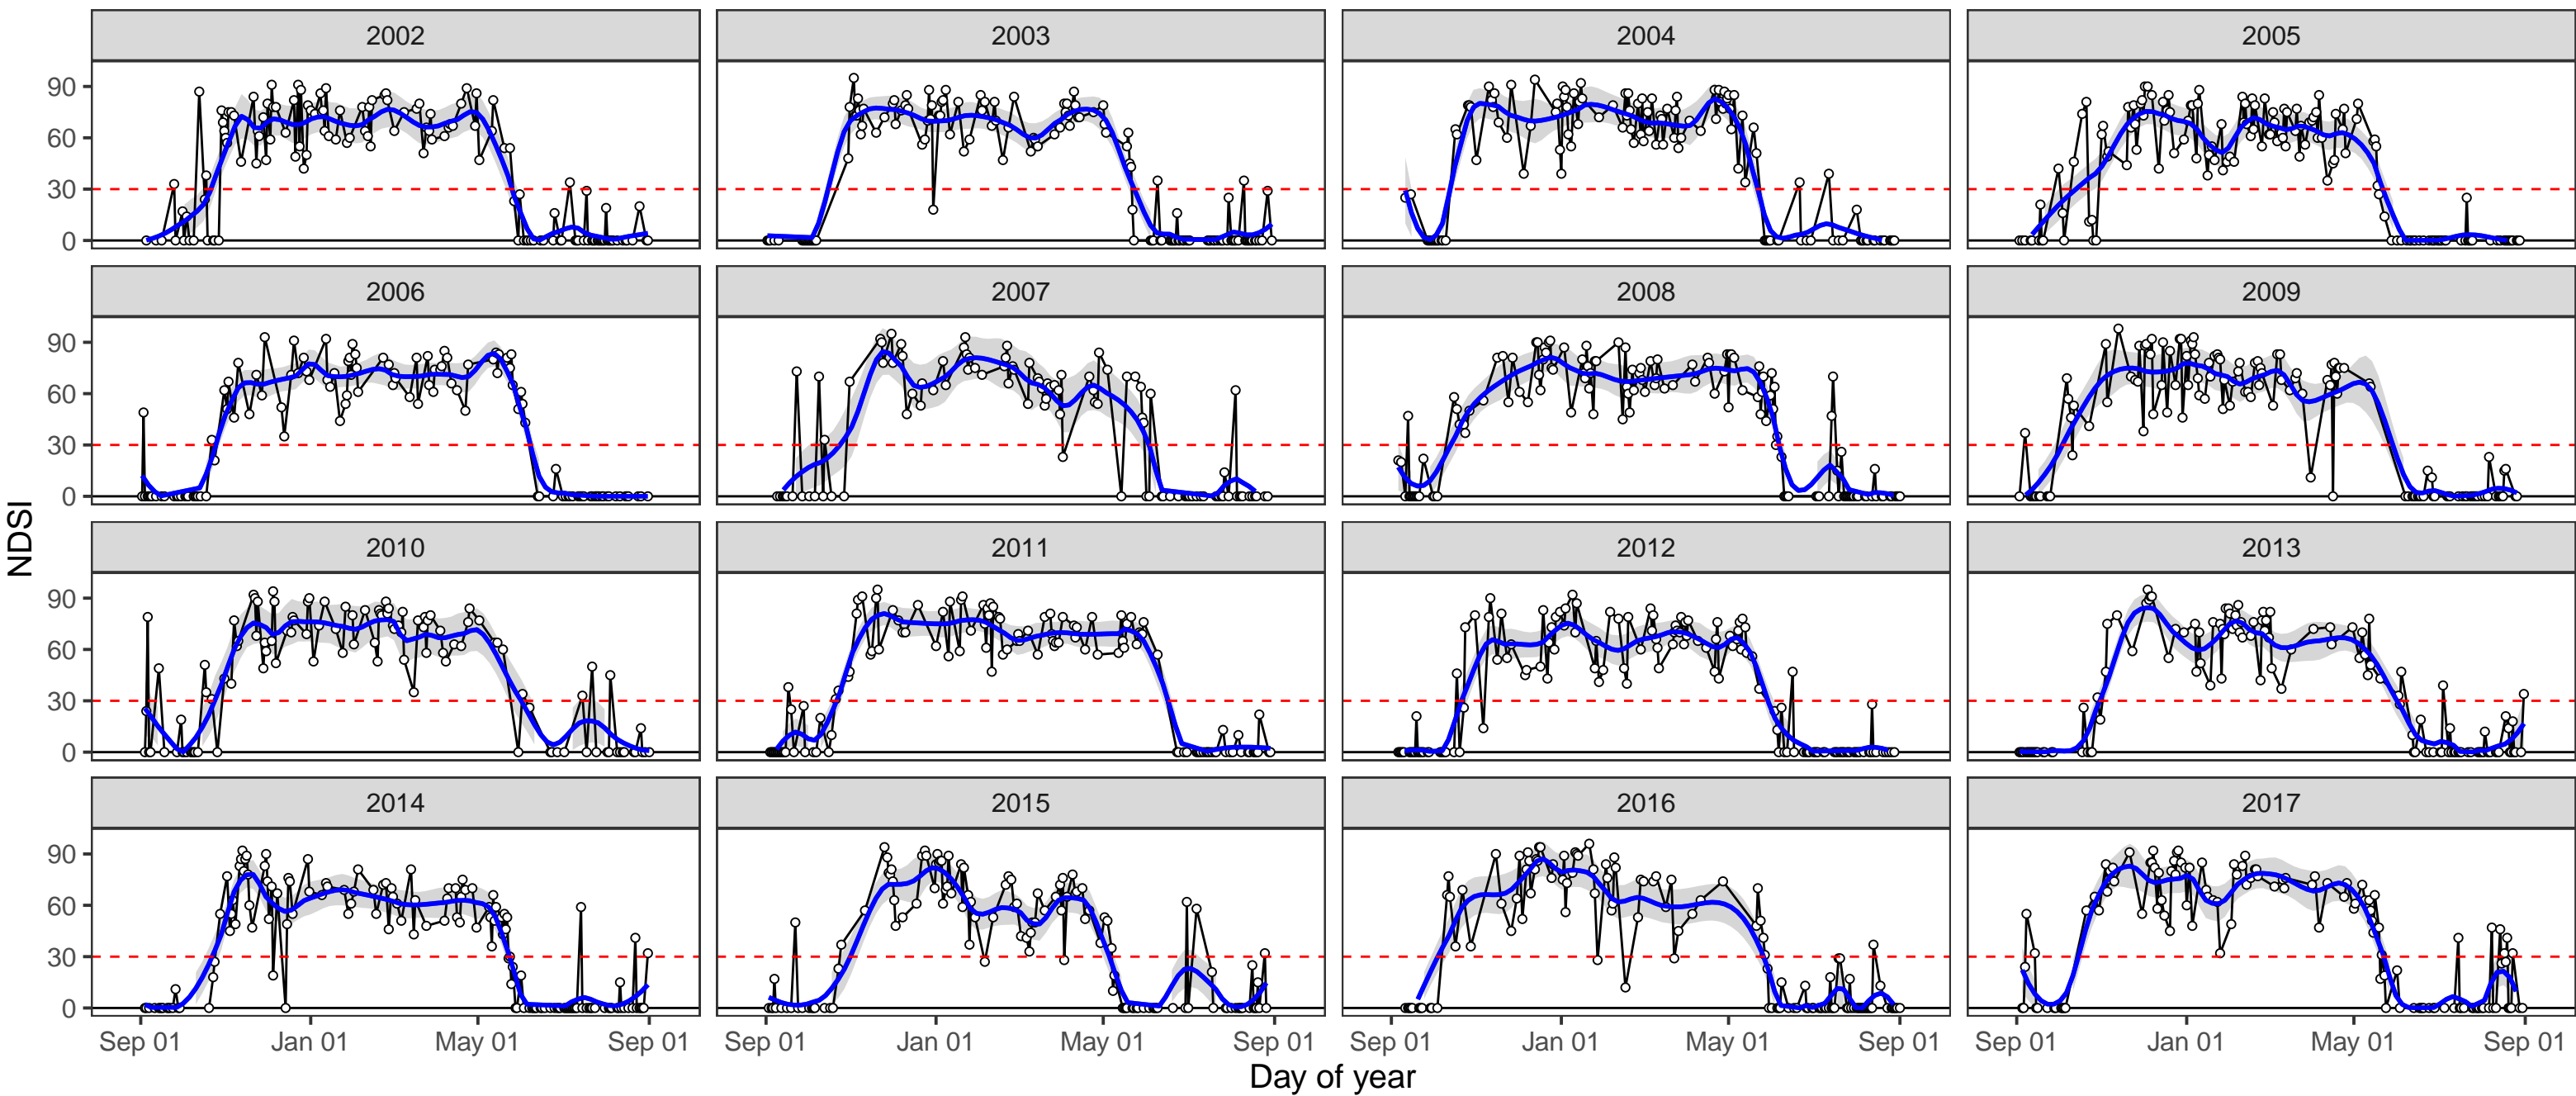

# ASWS station: 1A02P MCBRIDE (UPPER) [53°18' N, 120°19' W, 1608 m]

- LOWESS (bw 0.2)
- MODIS NDSI
- NDSI threshold