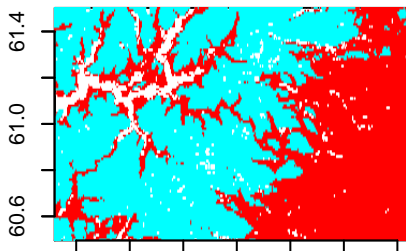

(a) SCA GRIDOBS–Crocus 15 March 2015

(b) SCA AROME–Crocus 15 March 2015

(c) SCA MODIS 15 March 2015

(d) SCA GRIDOBS–Crocus 20 April 2015

(e) SCA AROME–Crocus 20 April 2015

(f) SCA MODIS 20 April 2015

(g) SCA GRIDOBS–Crocus 15 May 2015

(h) SCA AROME–Crocus 15 May 2015

(i) SCA MODIS 15 May 2015

(j) SCA GRIDOBS–Crocus 04 July 2015

(k) SCA AROME–Crocus 04 July 2015

(l) SCA MODIS 04 July 2015

6.5 7.0 7.5 8.0 8.5 9.0 9.5

6.5 7.0 7.5 8.0 8.5 9.0 9.5