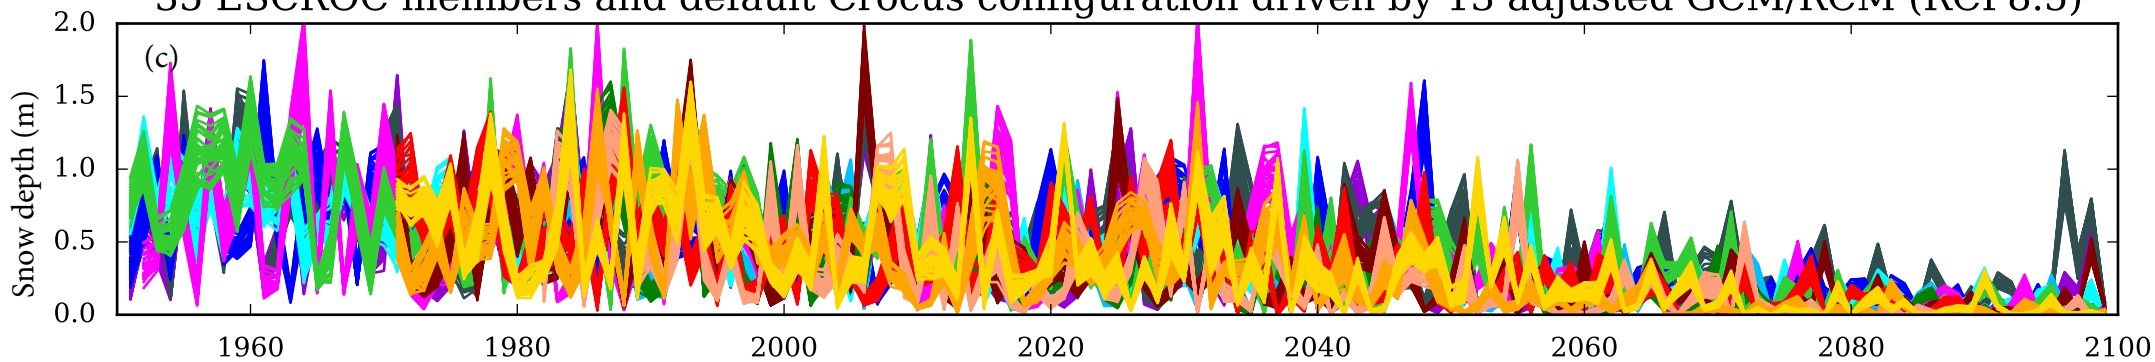

Default Crocus configuration driven by 13 adjusted GCM/RCM (RCP8.5)

35 ESCROC members and default Crocus configuration driven by 1 adjusted GCM/RCM (ARPEGE/ALADIN, RCP8.5)

35 ESCROC members and default Crocus configuration driven by 13 adjusted GCM/RCM (RCP8.5)

15-year running mean (RCP8.5)

Standard deviation of the 15-year running mean