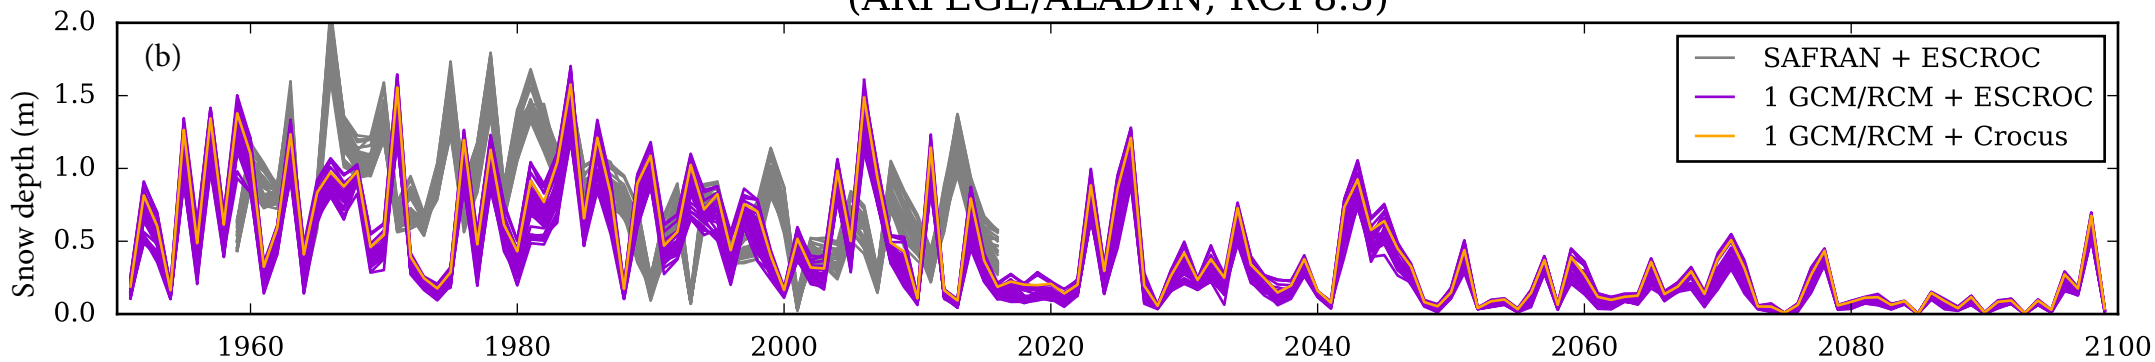

Default Crocus configuration driven by 13 adjusted GCM/RCM (RCP8.5)

35 ESCROC members and default Crocus configuration driven by 1 adjusted GCM/RCM (ARPEGE/ALADIN, RCP8.5)

35 ESCROC members and default Crocus configuration driven by 13 adjusted GCM/RCM (RCP8.5)

15-year running mean (RCP8.5)

Standard deviation of the 15-year running mean