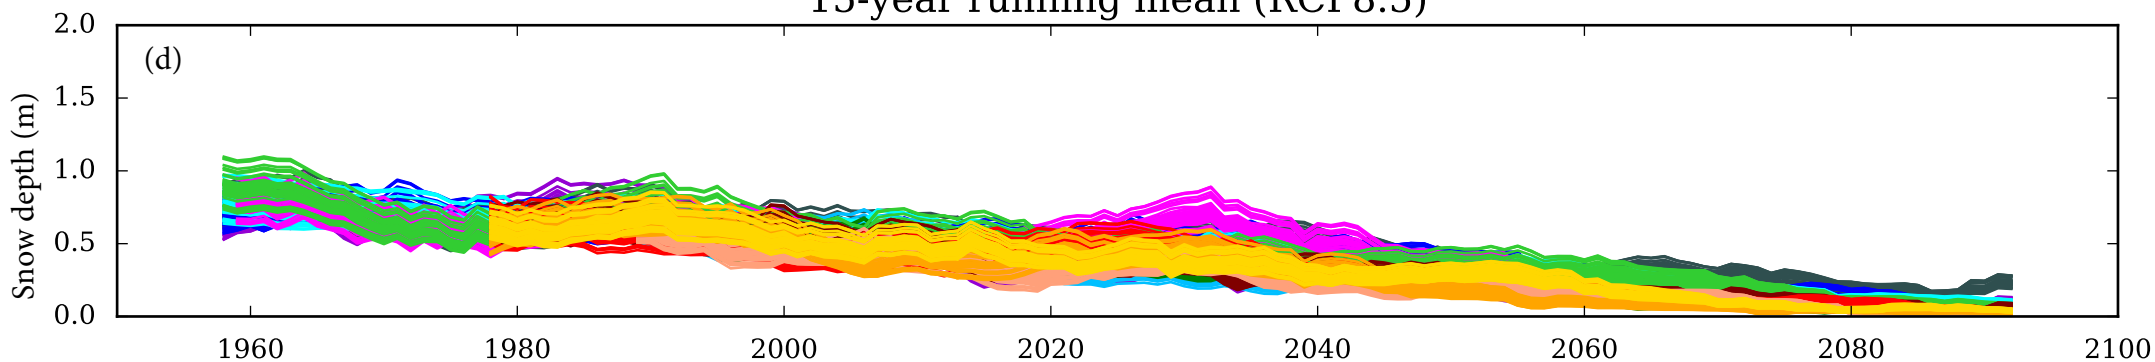

Default Crocus configuration driven by 13 adjusted GCM/RCM (RCP8.5)

35 ESCROC members and default Crocus configuration driven by 1 adjusted GCM/RCM (ARPEGE/ALADIN, RCP8.5)

35 ESCROC members and default Crocus configuration driven by 13 adjusted GCM/RCM (RCP8.5)

15-year running mean (RCP8.5)

Standard deviation of the 15-year running mean