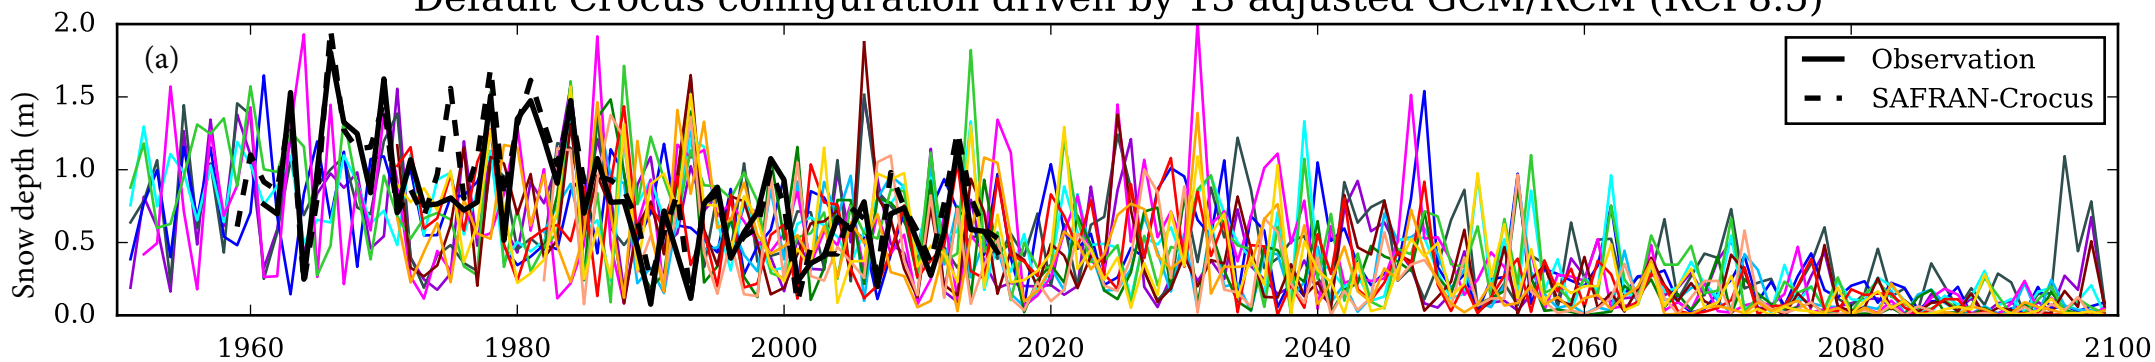

Default Crocus configuration driven by 13 adjusted GCM/RCM (RCP8.5)

35 ESCROC members and default Crocus configuration driven by 1 adjusted GCM/RCM (ARPEGE/ALADIN, RCP8.5)

35 ESCROC members and default Crocus configuration driven by 13 adjusted GCM/RCM (RCP8.5)

15-year running mean (RCP8.5)

Standard deviation of the 15-year running mean